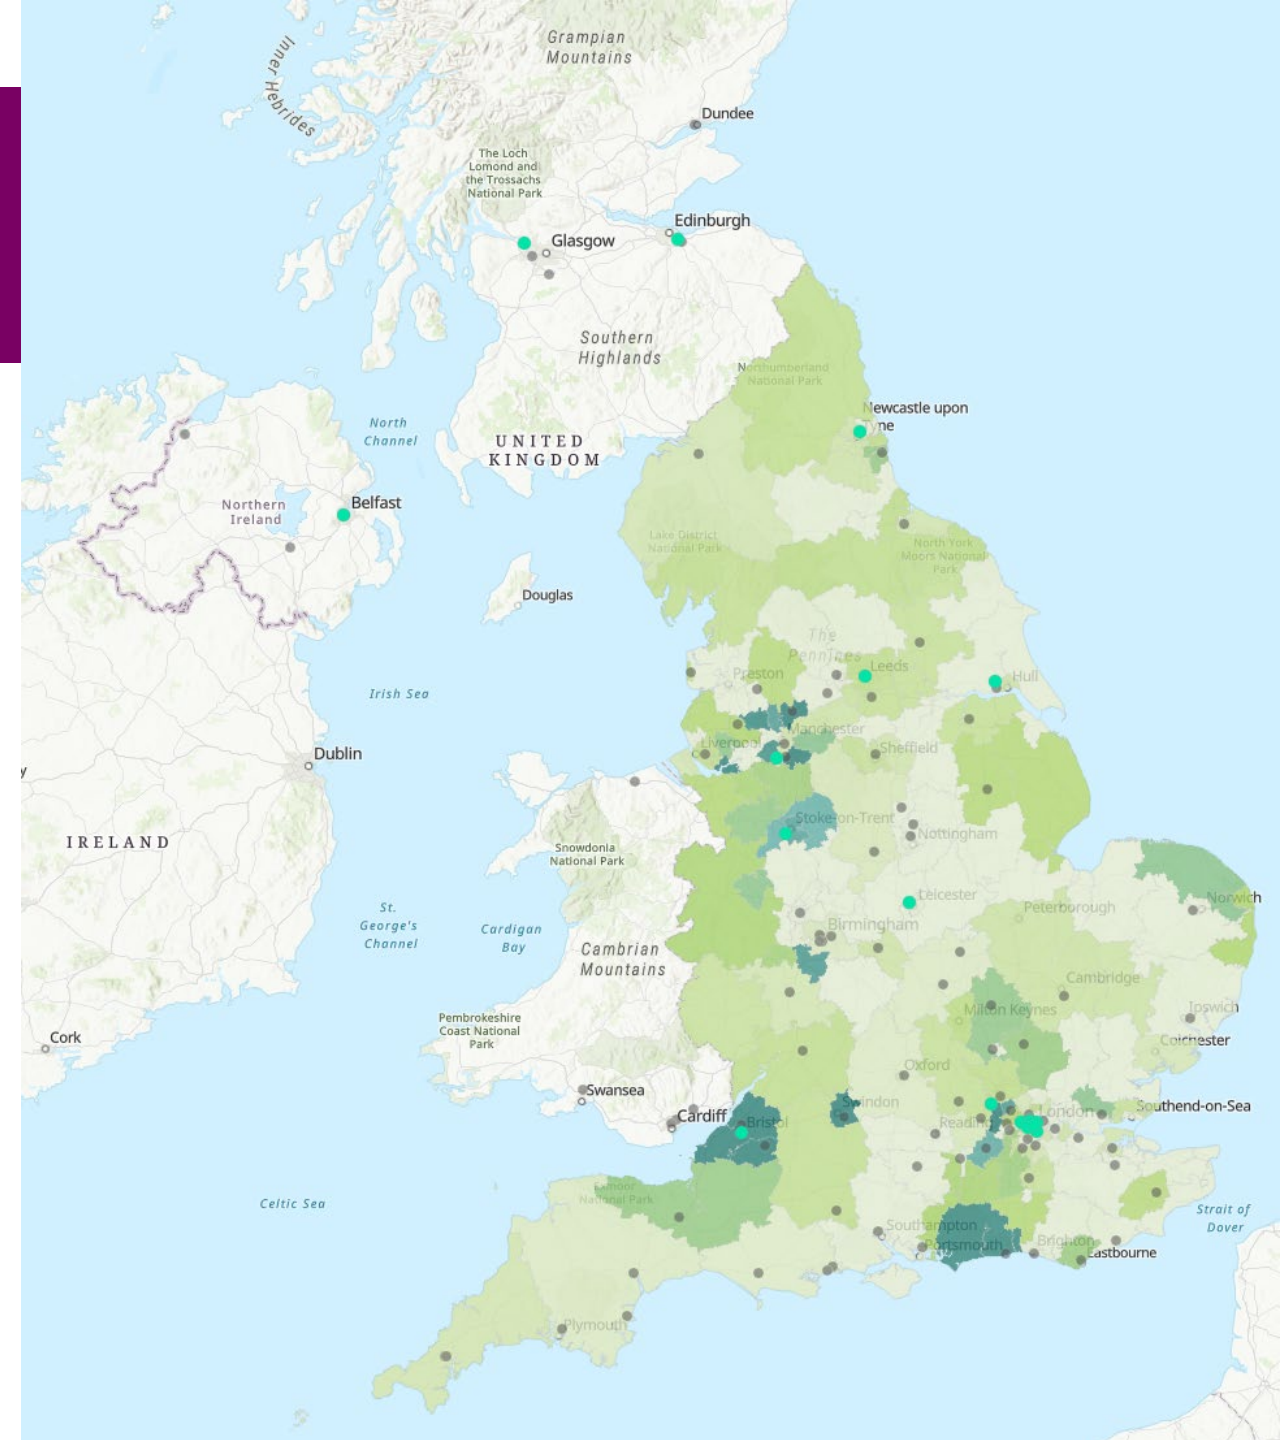

VALVE FOR LIFE
An EAPCI initiative

TAVI, Mitraclip and LAAO by Pump CCGs

Valve For Life UK is an EAPCI initiative supported by 

TAVI

TAVI_PMP

Supported by 

TAVI With Centre Names

TAVI_PMP

Supported by **BCIS**

Mitraclip CtE Centres

Supported by 

Mitraclip Centres performing any

LAAO Centres active in 2018-19

LAAO_PMP

LAO CtE Centres

LAO_PMP