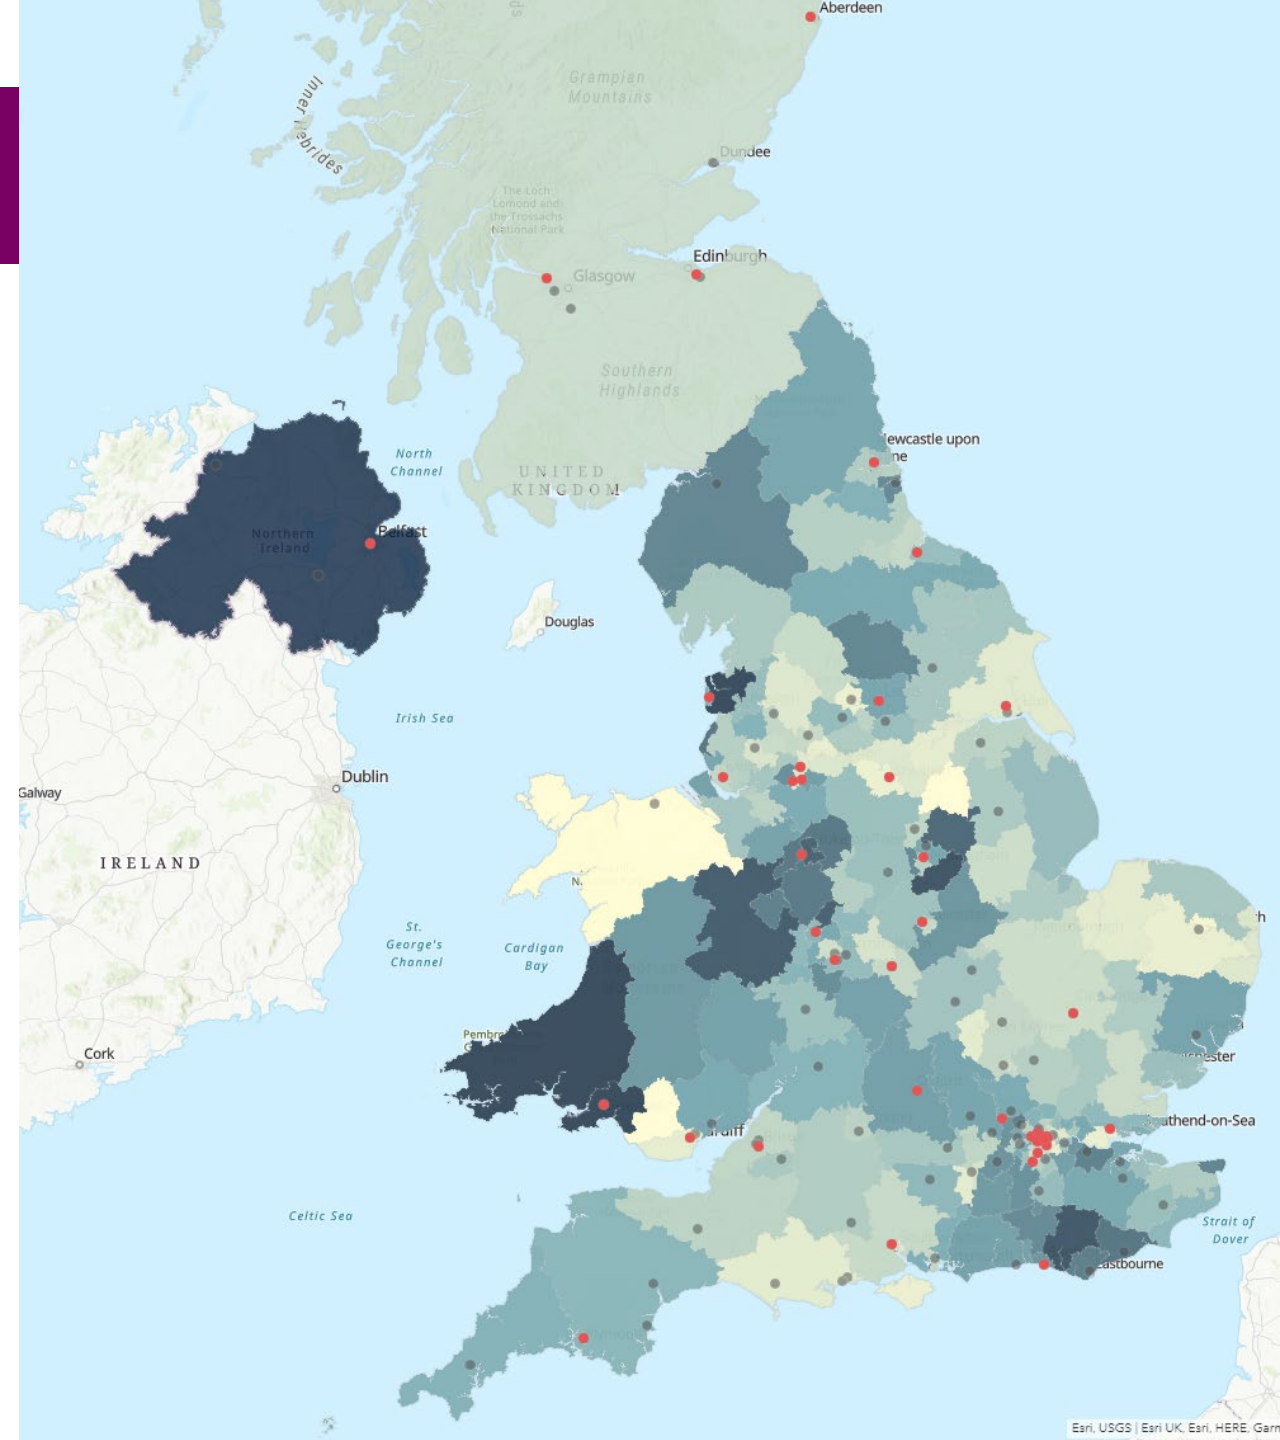

VALVE FOR LIFE
An EAPCI initiative

TAVI, Mitraclip and LAAO by Pump CCGs

Valve For Life UK is an EAPCI initiative supported by 

TAVI

TAVI_PMP

Supported by 

TAVI With Centre Names

TAVI_PMP

Supported by **BCIS**

Mitraclip CtE Centres

Supported by 

Mitraclip Centres performing any

LAAO Centres active in 2018-19

LAAO_PMP

LAO CtE Centres

LAO_PMP