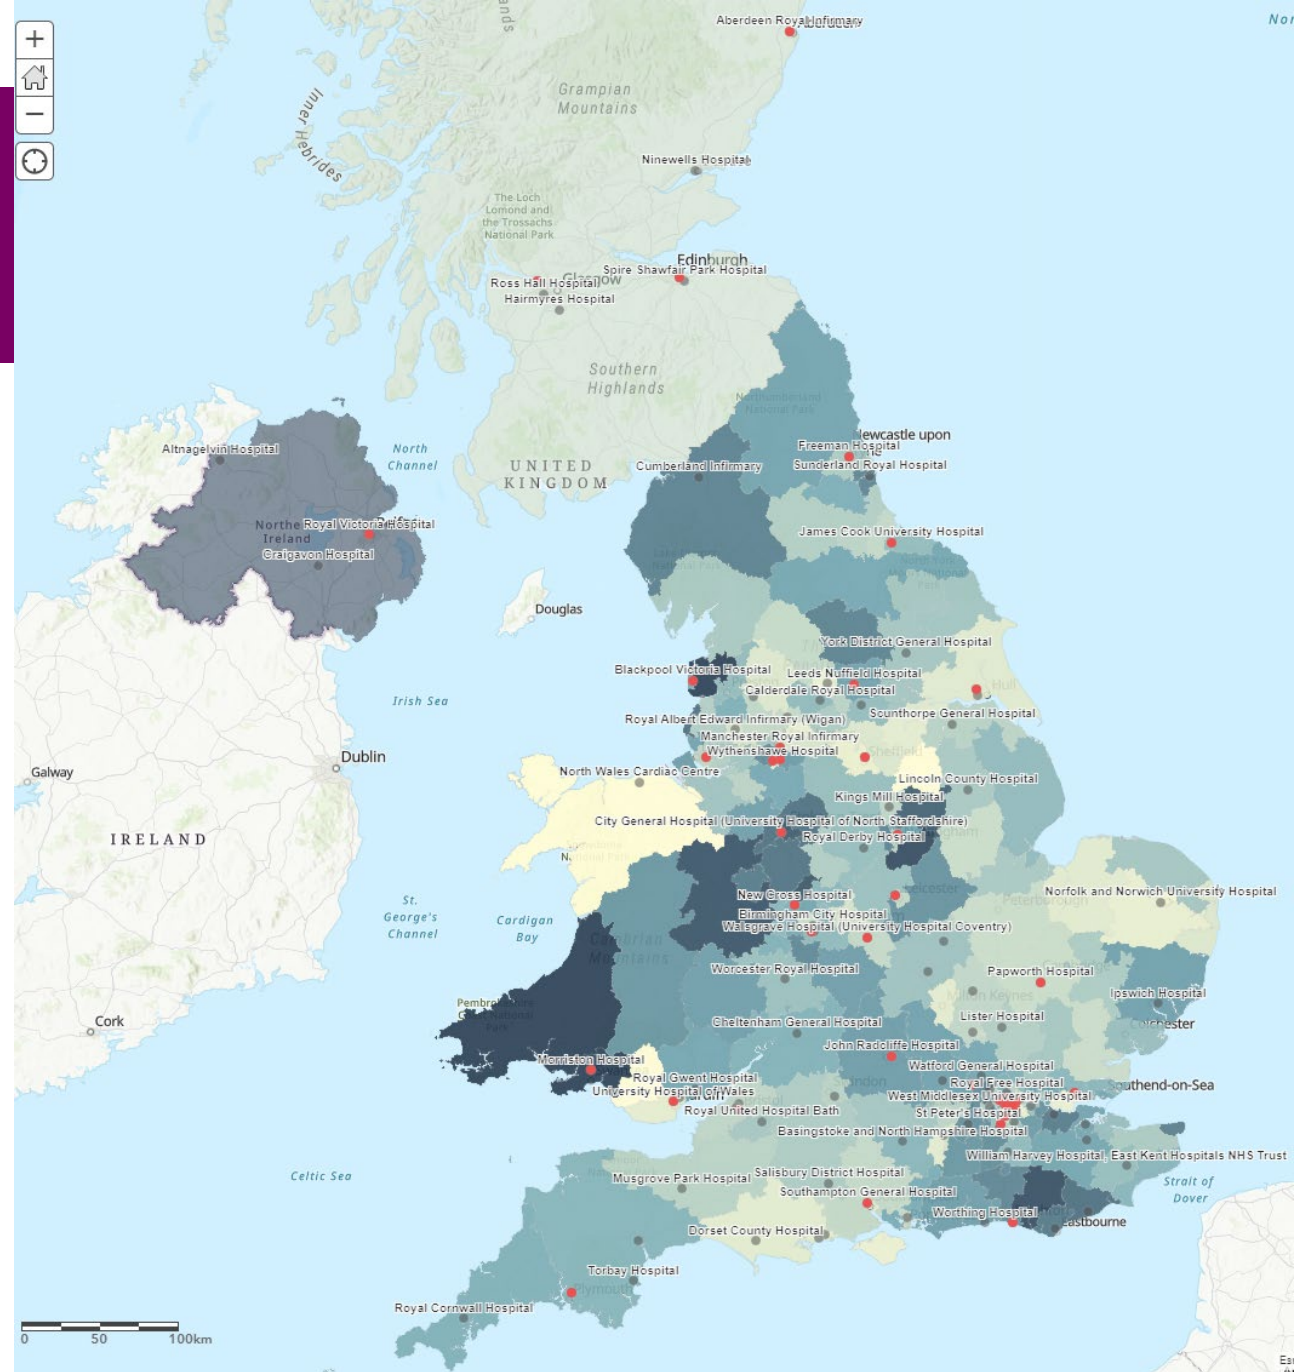

VALVE FOR LIFE
An EAPCI initiative

TAVI, Mitraclip and LAAO by Pump CCGs

Valve For Life UK is an EAPCI initiative supported by 

TAVI

TAVI_PMP

Supported by 

TAVI With Centre Names

TAVI_PMP

Supported by **BCIS**

Mitraclip CtE Centres

Supported by 

Mitraclip Centres performing any

LAAO Centres active in 2018-19

LAAO_PMP

LAO CtE Centres

LAO_PMP