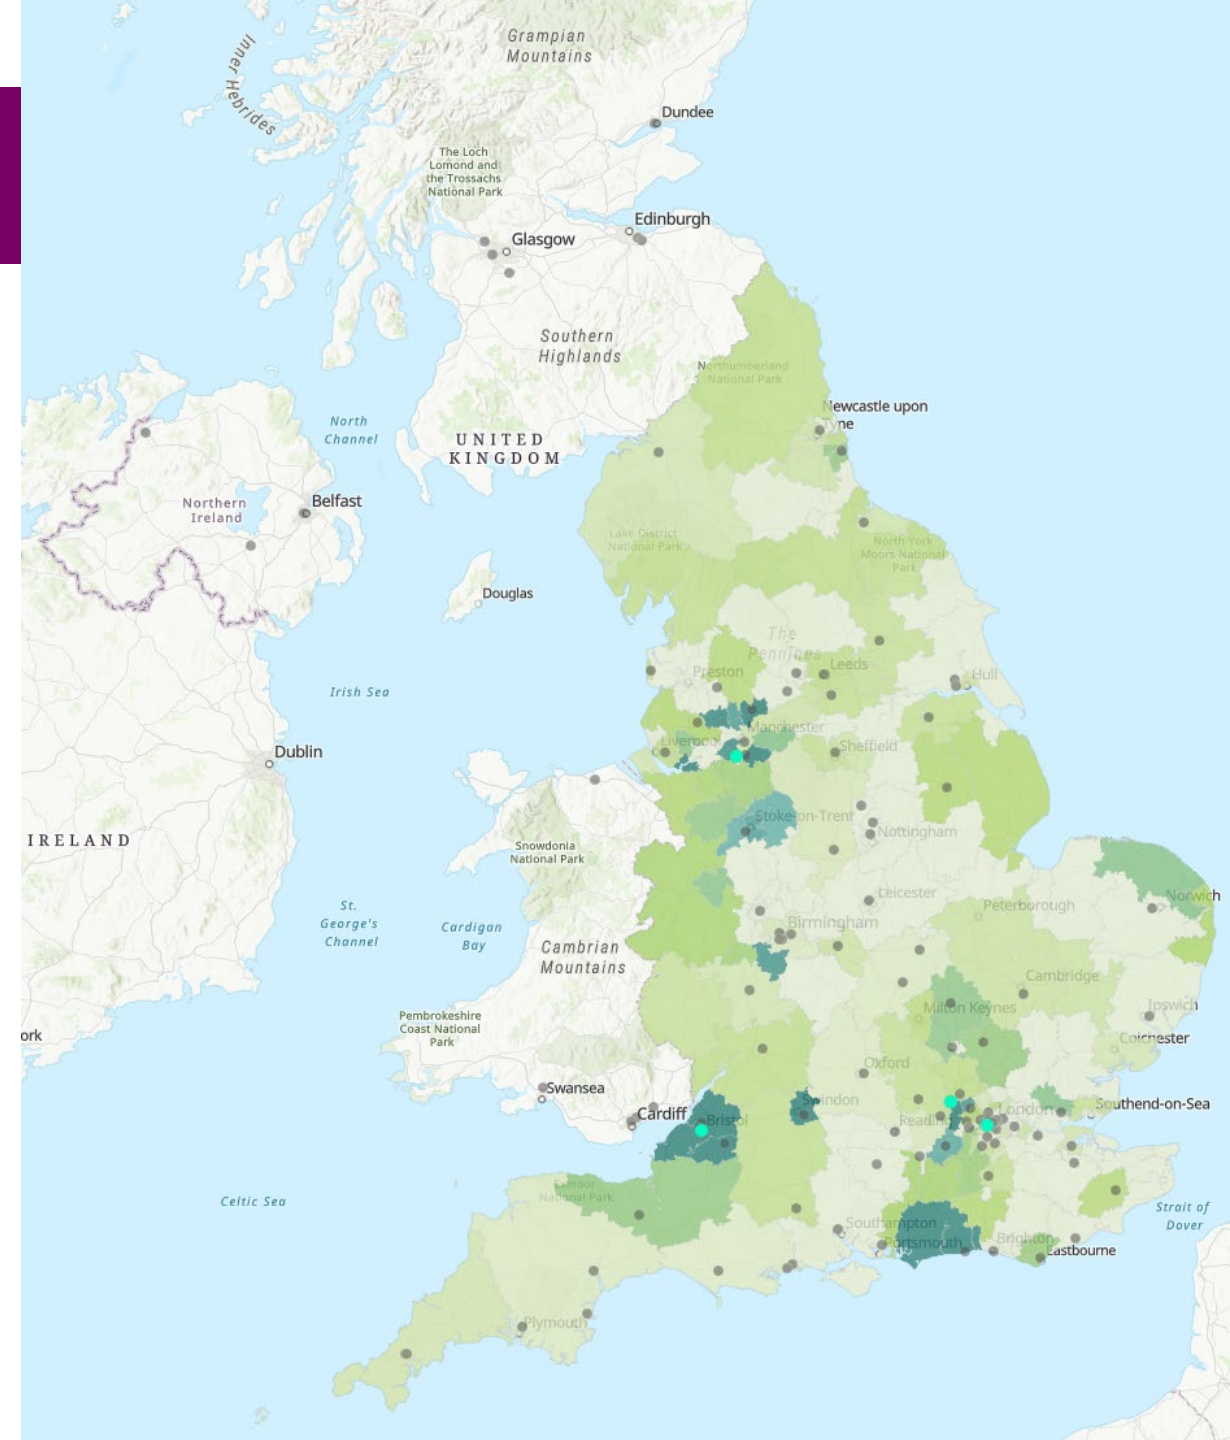

VALVE FOR LIFE
An EAPCI initiative

TAVI, Mitraclip and LAAO by Pump CCGs

Valve For Life UK is an EAPCI initiative supported by 

TAVI

TAVI_PMP

Supported by 

TAVI With Centre Names

TAVI_PMP

Supported by **BCIS**

Mitraclip CtE Centres

Supported by 

Mitraclip Centres performing any

LAAO Centres active in 2018-19

LAAO_PMP

LAO CtE Centres

LAO_PMP